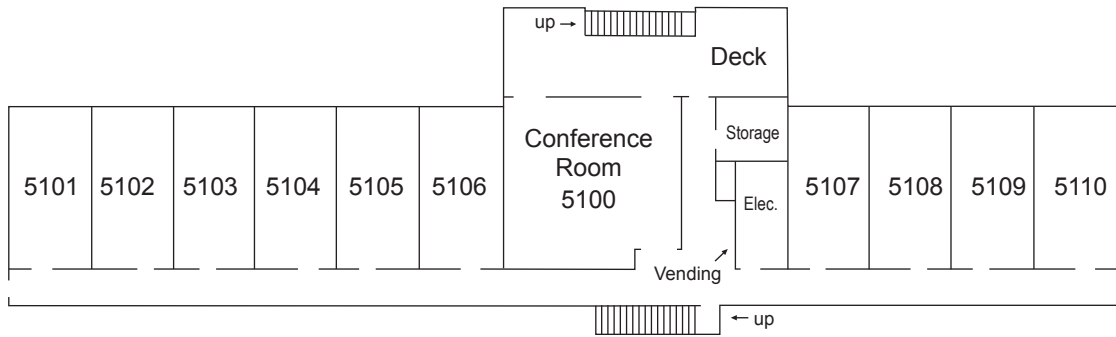

First Floor
 10 Rooms
 10 Double Beds
 10 Single Beds
 10 Bunk Beds
50 Person Capacity

Rocky Ridge Lodge First Floor

Building Capacity
 30 Rooms
 30 Double Beds
 30 Single Beds
 28 Bunk Beds
146 Person Capacity