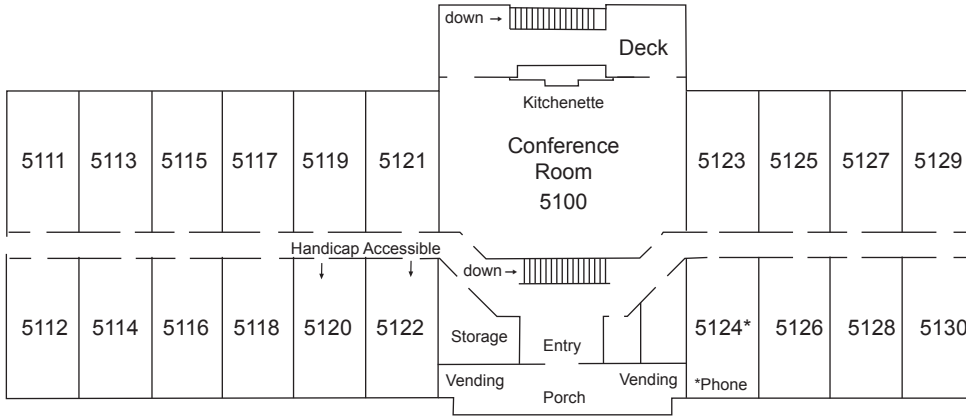

5109 db _____

 sb _____
 bunk _____

5110 db _____

 sb _____
 bunk _____

Second Floor
 20 Rooms
 20 Double Beds
 20 Single Beds
 18 Bunk Beds
96 Person Capacity

Rocky Ridge Lodge Second Floor

Building Capacity
 30 Rooms
 30 Double Beds
 30 Single Beds
 28 Bunk Beds
146 Person Capacity